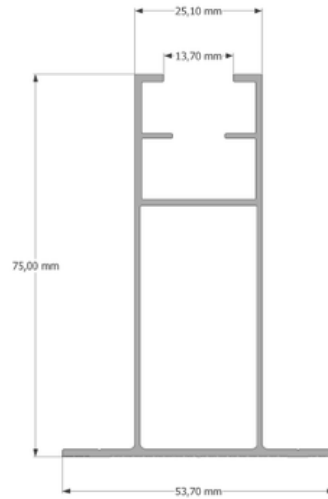

Grampo Intermediário
30/35/40mm

A 3D rendering of an intermediate bracket, which is a light gray metal component with a central hole and a small protrusion at the bottom. It is shown against a light blue background with several curved, fan-like shapes radiating from it.

Grampo Terminal
30/35/40mm

A 3D rendering of a terminal bracket, which is a light gray metal component with a central hole and a small protrusion at the bottom. It is shown against a light blue background with several curved, fan-like shapes radiating from it.

Mini Trilho
Reforçado

MINI TRILHO ADVANCE
Material: Alumínio

TAMANHOS
550 mm

GRAMPO INTERMEDIÁRIO
Material: Alumínio, Parafusos Inox

GRAMPO TERMINAL INICIAL/FINAL (FRAMES DE 30/35/40 mm)
Material: Alumínio, Parafusos Inox