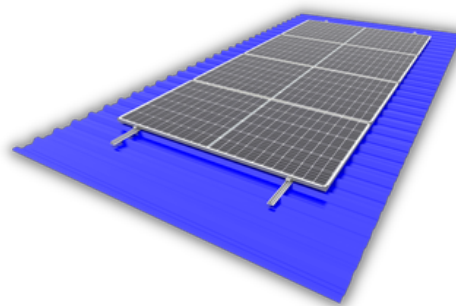

SUSTENTANDO ENERGIA QUE DÁ VIDA!

ESTRUTURA PARA TELHADO MINI TRILHO REFORÇADO