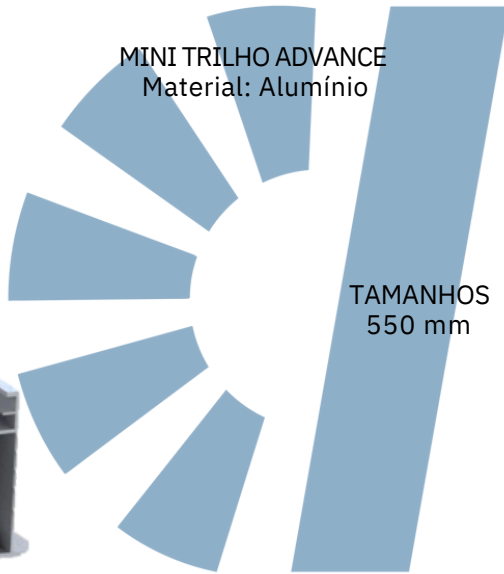

Grampo Intermediário
30/35/40mm

A 3D rendering of an intermediate bracket, which is a light gray metal component with a central hole and a small protrusion at the bottom. It is shown against a light blue background with several curved, fan-like shapes radiating from it.

Grampo Terminal
30/35/40mm

A 3D rendering of a terminal bracket, which is a light gray metal component with a central hole and a small protrusion at the bottom. It is shown against a light blue background with several curved, fan-like shapes radiating from it.

Mini Trilho
Reforçado

MINI TRILHO ADVANCE
Material: Alumínio

TAMANHOS
550 mm

GRAMPO INTERMEDIÁRIO
Material: Alumínio, Parafusos Inox

GRAMPO TERMINAL INICIAL/FINAL (FRAMES DE 30/35/40 mm)
Material: Alumínio, Parafusos Inox